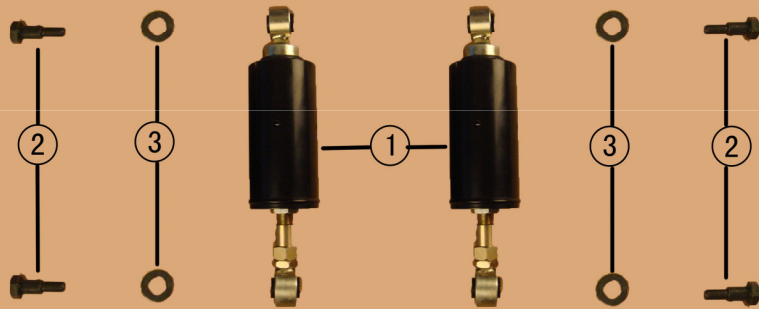

MALIBU

NO.	Part NO.	Description		Quantity Per Package
1	C30-30060	Rear Shock	89.99	1
2	H500-50064	Bolt M10×1.25×50	14.99	10
3	H500-50065	Spacer Φ30×Φ17×3	14.99	10