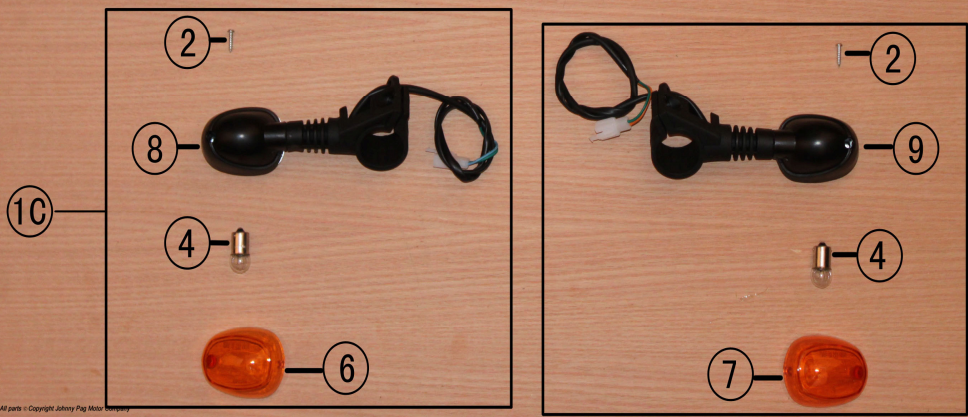

MALIBU

NO.	Part NO.	Description			Quantity Per Package
1	C20-20008	Right Rear Turn Signal Housing	29.99		1
2	H600-60000	Screw ST4.5×14	14.99		10
3	C20-20009	Left Rear Turn Signal Housing	29.99		1
4	C20-20010	Turn Signal Bulb 12V10W	14.99		1
5	H900-90003	Lock Nut M8	14.99		10
6	C20-20011	Right Side Turn Signal Lense	14.99		1
7	C20-20012	Left Side Turn Signal Lense	14.99		1
8	C20-20013	Right Front Turn Signal Housing	29.99		1
9	C20-20014	Left Front Turn Signal Housing	29.99		1
1A	C100-00003	Right Rear Turn Signal Assembly	44.99		1
1B	C100-00004	Left Rear Turn Signal Assembly	44.99		1
1C	C100-00005	Right Front Turn Signal Assmebly	44.99		1
13	C100-00006	Left Front Turn Signal Assembly	44.99		1