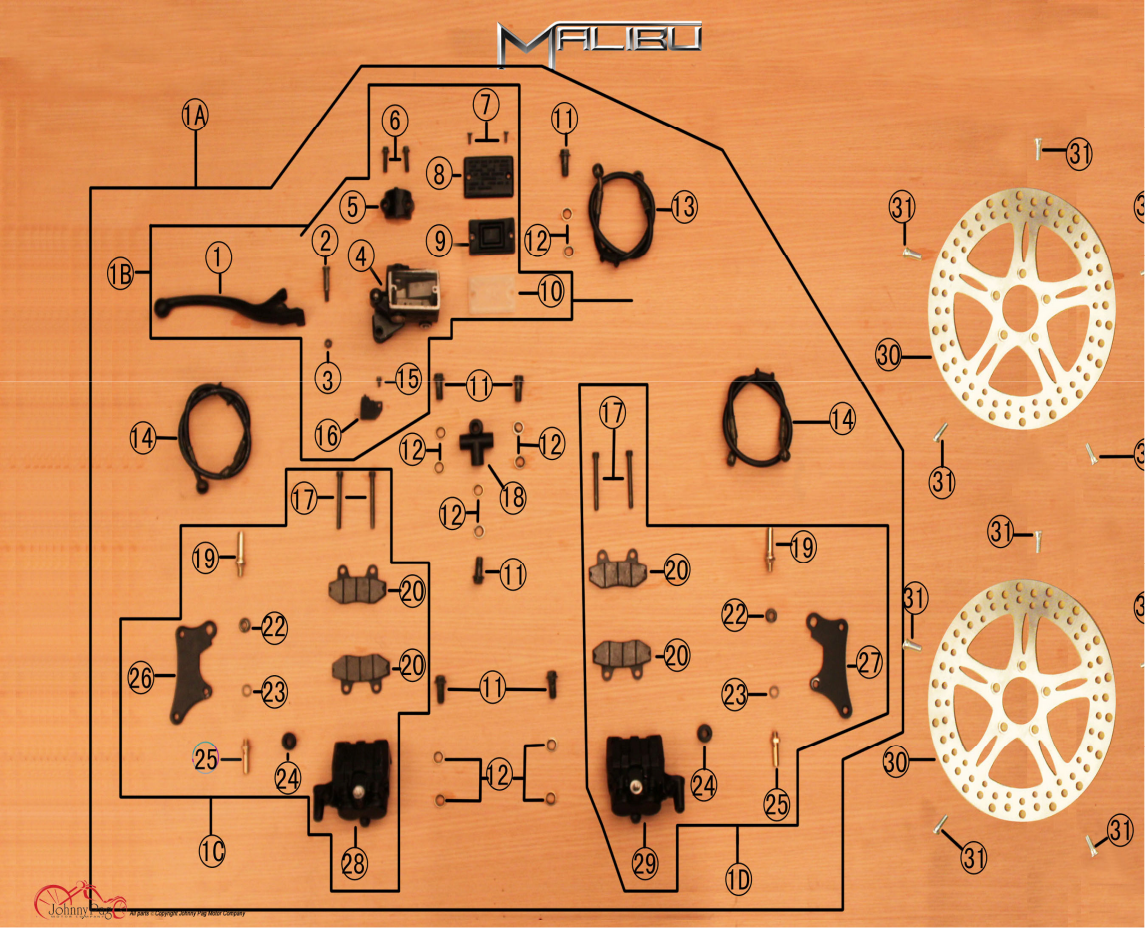

NO.	Part NO.	Description			Quantity Per Package
1	C30-30029	Front Rim - Black 21x2.15	434.99		1
2	C30-30030	Front Tire 90/90-21	164.99		1
3	C100-00017	Stem Assembly	25.49		1
4	H500-50028	Spacer	14.99		1
5	H500-50029	Seal $\Phi 30 \times \Phi 47 \times 7$	14.99		1
6	H500-50030	Bearing 6303	25.49		1
7	H500-50031	Sleeve	14.99		1
8	H500-50032	Front Axle M14x285x$\Phi 17$	29.99		1
9	H900-90004	Front Axle Nut M14	14.99		10
10	H500-50033	Retainer Clip	14.99		1
11	H500-50034	Spacer	14.99		1
12	H500-50035	Gear Spacer	14.99		1
13	H500-50036	Drive Unit	14.99		1
14	H500-50037	Spacer	14.99		1
15	H500-50038	Speedo Drive Housing	29.99		1
1A	C100-00018	Speedo Drive Assembly	74.99		1

MALIBU