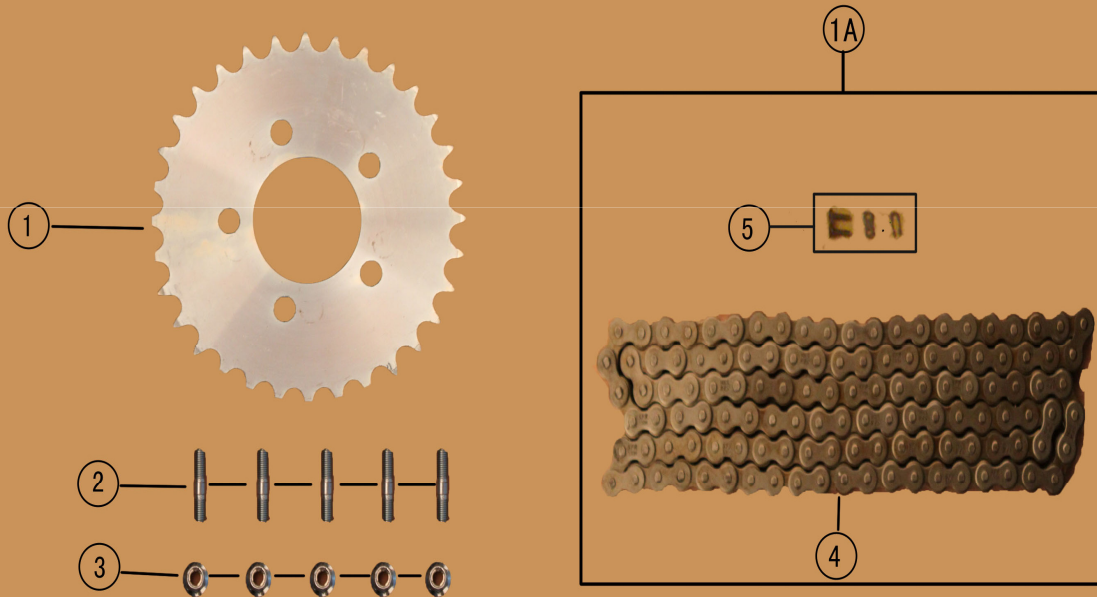

MALBU

NO.	Part NO.	Description			Quantity Per Package
1	D40-40000	Rear Sprocket (530H 32T)	74.99		1
2	H500-50063	Rear Sprocket mounting Studs	14.99		10
3	H900-90000	Self-locking Nut M10	14.99		10
4	D40-40001	Chain	74.99		1
5	D40-40002	Chain Link	14.99		1
1A	D40-40001	Chain Assembly (530H 116)	74.99		1