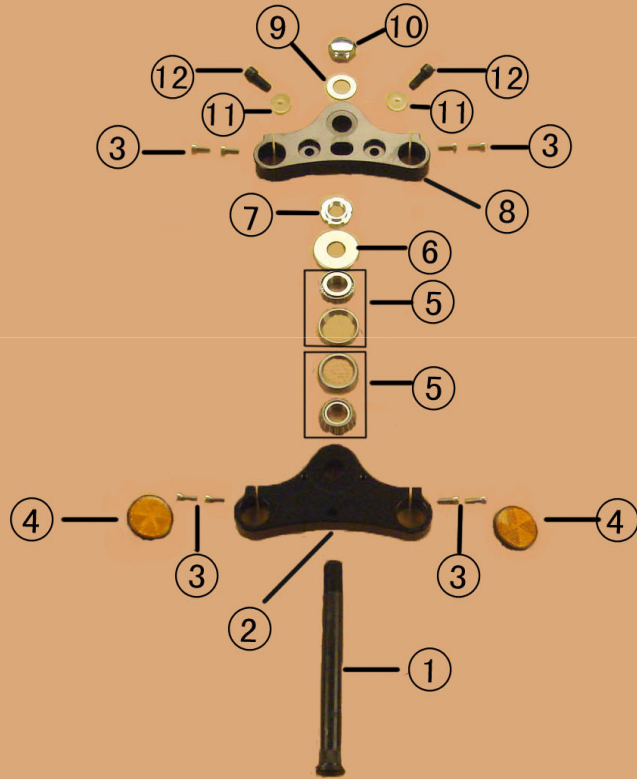

NO.	Part NO.	Description		Quantity Per Package
1	H600-60001	Screw ST4.2×20	14.99	10
2	C20-20015	Tail light lense	29.99	1
3	C20-20016	Tail light backing plate	25.49	1
4	H800-80006	Bolt M6×12	14.99	10
5	H900-90001	Nut M6	14.99	10
6	C20-20017	Tail Light Bulb12V5W	14.99	1
7	C20-20018	Tail light harness	25.49	1
8	H600-60002	Screw ST3.8×16	14.99	10
9	C20-20019	Wiring Clamp	14.99	1
10	C20-20020	License Plate Lense	14.99	1
11	H800-80007	Hex Bolt M6×30	14.99	10
12	H700-70026	Washer	14.99	10
13	H900-90001	Nut M6	14.99	10
14	C60-60003	License Plate Bracket	29.99	1
15	H500-50004	Foam Insert	14.99	1
16	H800-80008	Bolt M6×25	14.99	10
17	C20-20021	Tail Light Lense	29.99	1
18	C20-20022	Lense O-Ring	14.99	1
19	H600-60002	Screw ST3.8×16	14.99	10
20	C20-20023	Tail Light	29.99	1
21	C20-20024	Wiring Clamp	14.99	1
22	H800-80007	Hex Bolt M6×30	14.99	10
23	H700-70026	Washer	14.99	10
24	H900-90001	Nut M6	14.99	10
25	C60-60003	License Plate Bracket	29.99	1
26	H500-50004	Foam Insert	14.99	1
1A	C100-00007	Tail Light (1)	74.99	1
1B	C100-00008	Tail Light (LED)	74.99	1

MAJIBU