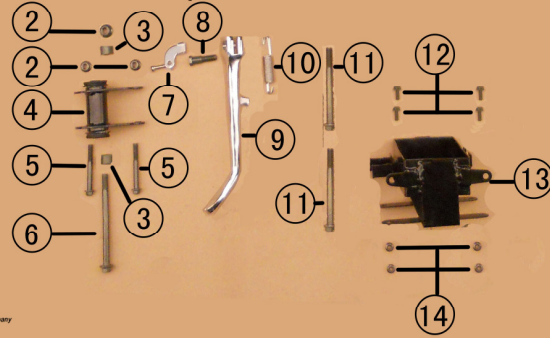

MAJIBU

NO.	Part NO.	Description	MSRP	Quantity Per Package
1	C60-60000	Main Chassis - Malibu 320i	1048.50	1
2	H900-90000	Self-locking Nut M10	14.99	10
3	H500-50000	Spacer $\Phi 20 \times \Phi 10 \times 14$	14.99	10
4	C60-60001	Front Engine Mount	44.99	1
5	H800-80001	Hex Bolt M8x70	14.99	10
6	H800-80002	Hex Bolt M10x1.25x132	14.99	10
7	C30-30000	Kickstand Switch Activator	25.49	1
8	H500-50100	Kickstand Bolt	14.99	1
9	C30-30001	Kickstand	59.99	1
10	H500-50001	Kickstand Spring	25.49	1
11	H800-80003	Hex Bolt M10x1.25x110	14.99	10
12	H800-80004	Hex Bolt M6x16	14.99	10
13	C60-60002	Battery Box	44.99	1
14	H900-90001	Nut M6	14.99	10

MALIBU

NO.	Part NO.	Description			Quantity Per Package
1	C30-30075	Seat	104.99		1
2	H800-80011	Hex Inner Bolt M6×20	14.99		10
3	C60-60013	Rear Seat Bracket	14.99		1
4	H900-90001	Nut M6	14.99		10
5	H800-80023	Bolt M10×1.25×15	14.99		10
6	C60-60014	Right Seat Bracket	14.99		1
7	C60-60015	Left Seat Bracket	14.99		1