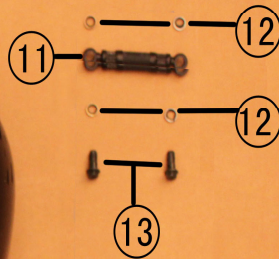

MALBU

NO.	Part NO.	Description			Quantity Per Package
1	D40-40000	Rear Sprocket (530H 32T)	74.99		1
2	H500-50063	Rear Sprocket mounting Studs	14.99		10
3	H900-90000	Self-locking Nut M10	14.99		10
4	D40-40001	Chain	74.99		1
5	D40-40002	Chain Link	14.99		1
1A	D40-40001	Chain Assembly (530H 116)	74.99		1

MALIBU

NO.	Part NO.	Description		Quantity Per Package
1	C30-30060	Rear Shock	89.99	1
2	H500-50064	Bolt M10×1.25×50	14.99	10
3	H500-50065	Spacer Φ30×Φ17×3	14.99	10

MALIBU

NO.	Part NO.	Description			Quantity Per Package
1	C10-10000-BK1	Gas Tank	299.99		1
2	C30-30061	Gas Cap	59.99		1
3	H800-80020	Hex Inner Bolt M5×20	14.99		10
4	H800-80013	Hex Inner Bolt M5×12	14.99		10
5	C20-20035	Fuel Pump	104.99		1
6	C20-20036	Fuel Pump Bracket	25.49		1
7	H600-60005	Screw M4×14	14.99		10
8	C20-20037	Fuel Level Sensor	89.99		1
9	C20-20038	Fuel Level Sensor Bracket	25.49		1
10	H800-80004	Hex Inner Bolt M6×16	14.99		10
11	C30-30062	Crossover Tube	25.49		1
12	H700-70000	Copper Washer	14.99		10
13	H800-80000	Banjo Bolt	14.99		10
14	H500-50066	Rubber Bung	14.99		5
15	H500-50067	Flange Spacer	14.99		10
16	H800-80015	Hex Bolt M8×25	14.99		10
1A	C100-00031	Gas Cap Assembly	59.99		1
1B	C100-00032	Fuel Pump Assembly	104.99		1
1C	C100-00033	Fuel Level Sensor Assembly	89.99		1