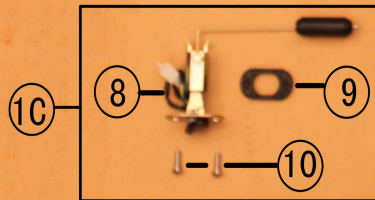

MALIBU

NO.	Part NO.	Description			Quantity Per Package
1	C10-10000-BK1	Gas Tank	299.99		1
2	C30-30061	Gas Cap	59.99		1
3	H800-80020	Hex Inner Bolt M5×20	14.99		10
4	H800-80013	Hex Inner Bolt M5×12	14.99		10
5	C20-20035	Fuel Pump	104.99		1
6	C20-20036	Fuel Pump Bracket	25.49		1
7	H600-60005	Screw M4×14	14.99		10
8	C20-20037	Fuel Level Sensor	89.99		1
9	C20-20038	Fuel Level Sensor Bracket	25.49		1
10	H800-80004	Hex Inner Bolt M6×16	14.99		10
11	C30-30062	Crossover Tube	25.49		1
12	H700-70000	Copper Washer	14.99		10
13	H800-80000	Banjo Bolt	14.99		10
14	H500-50066	Rubber Bung	14.99		5
15	H500-50067	Flange Spacer	14.99		10
16	H800-80015	Hex Bolt M8×25	14.99		10
1A	C100-00031	Gas Cap Assembly	59.99		1
1B	C100-00032	Fuel Pump Assembly	104.99		1
1C	C100-00033	Fuel Level Sensor Assembly	89.99		1