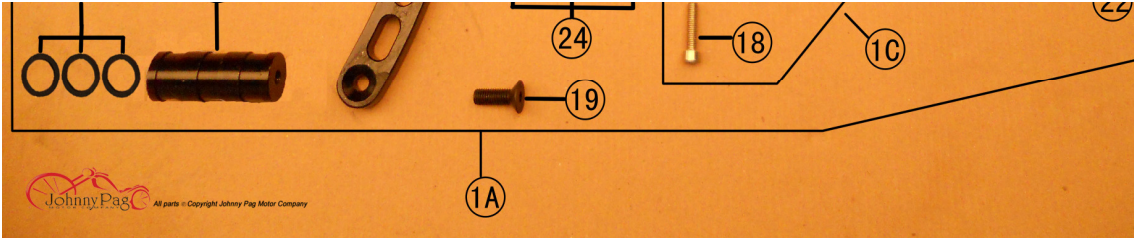

NO.	Part NO.	Description			Quantity Per Package
1	H800-80018	Hex Inner Screw M10×35	14.99		10
2	C30-30048	End Cap	29.99		1
3	H500-50045	Spring	14.99		1
4	C30-30049	Rear Brake Arm	44.99		1
5	C30-30042	Peg	29.99		1
6	H800-80008	Hex Inner Bolt M6×25	14.99		10
7	H500-50046	Plunger Arm	14.99		1
8	H900-90001	Jam Nut	14.99		10
9	H500-50047	Heim Joint	14.99		1
10	H800-80004	Hex Bolt M6×16	14.99		10
11	C30-30050	Shaft Guide	29.99		1
12	H500-50048	Pin	14.99		1
13	C30-30051	Shaft	29.99		1
14	C30-30052	Right Control Bracket	74.99		1
15	C30-30044	Foot Peg - Outer	29.99		1
16	H500-50049	Spacer	14.99		1
17	C30-30045	Foot Peg - Inner	29.99		1
18	H800-80008	Hex Inner Bolt M6×25	14.99		10
19	H800-80015	Hex Inner Screw M8×25	14.99		10
20	H900-90000	Nut M10	14.99		10
21	H800-80019	Hex Inner Screw M10×75	14.99		10
22	H800-80016	Hex Inner Screw M10×25	14.99		10
23	H500-50044	Rubber Sleeve- Small	14.99		3
24	H500-50045	Rubber Sleeve - Large	14.99		3
1A	C100-00026	Right Foot Control Assembly	194.99		1
1B	C100-00027	Plunger Assembly	29.99		1
1C	C100-00028	Foot Peg assembly	59.99		1