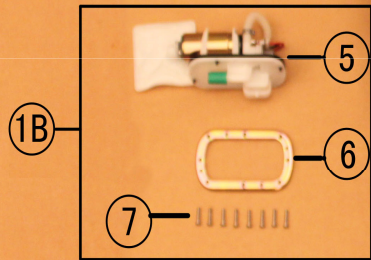

MALIBU

NO.	Part NO.	Description			Quantity Per Package
1	C10-10000-BK1	Gas Tank	299.99		1
2	C30-30061	Gas Cap	59.99		1
3	H800-80020	Hex Inner Bolt M5×20	14.99		10
4	H800-80013	Hex Inner Bolt M5×12	14.99		10
5	C20-20035	Fuel Pump	104.99		1
6	C20-20036	Fuel Pump Bracket	25.49		1
7	H600-60005	Screw M4×14	14.99		10
8	C20-20037	Fuel Level Sensor	89.99		1
9	C20-20038	Fuel Level Sensor Bracket	25.49		1
10	H800-80004	Hex Inner Bolt M6×16	14.99		10
11	C30-30062	Crossover Tube	25.49		1
12	H700-70000	Copper Washer	14.99		10
13	H800-80000	Banjo Bolt	14.99		10
14	H500-50066	Rubber Bung	14.99		5
15	H500-50067	Flange Spacer	14.99		10
16	H800-80015	Hex Bolt M8×25	14.99		10
1A	C100-00031	Gas Cap Assembly	59.99		1
1B	C100-00032	Fuel Pump Assembly	104.99		1
1C	C100-00033	Fuel Level Sensor Assembly	89.99		1