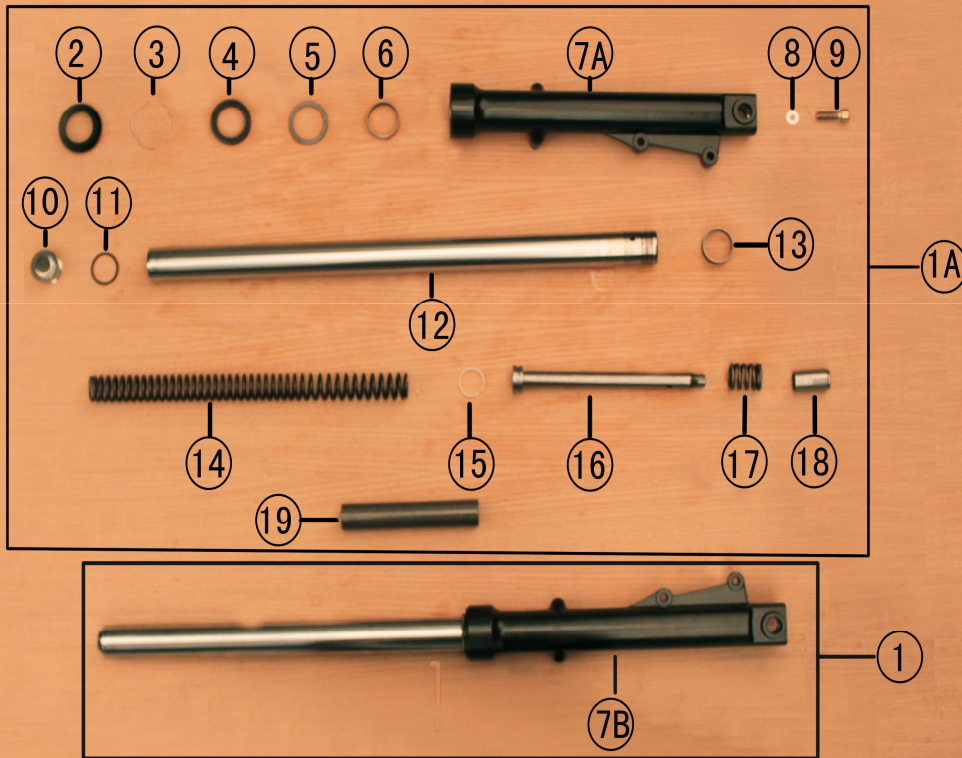

NO.	Part NO.	Description		Quantity Per Package
1	C20-20029	Speedometer	74.99	1
2	C20-20030	Gear Indicator	59.99	1
3	C20-20031	Fuel Gauge	59.99	1
4	C20-20032	Main Wiring Harness	104.99	1
5	H500-50015	Rubber Insert	14.99	10
6	H500-50016	Mounting Rod	14.99	10
7	C60-60004	Speedometer Mounting Bracket	25.49	1
8	H800-80012	Bolt M6x65	14.99	10
9	H900-90001	Nut M6	14.99	10
10	H800-80006	Hex Inner Bolt M6x12	14.99	10
11	C60-60005	Gauge Cluster Mount	29.99	1
12	C30-30022	Neck Lock	25.49	1
13	H800-80013	Bolt M5x12	14.99	10
14	N/A	Keys		
15	C30-30023	Ignition	59.99	1
16	H800-80011	Hex Inner Bolt M6x20	14.99	10
1A	C100-00014	Ignition Assembly	74.99	1

MALIBU