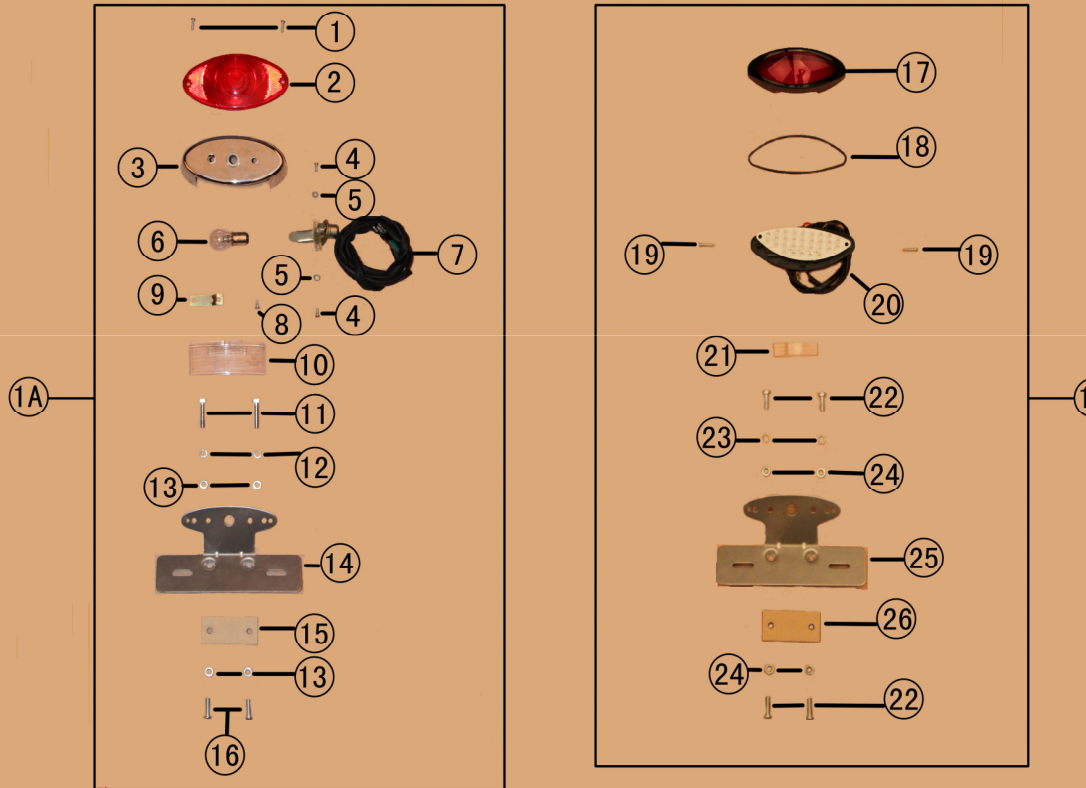

MALIBU

NO.	Part NO.	Description		Quantity Per Package
1	H600-60001	Screw ST4.2×20	14.99	10
2	C20-20015	Tail light lense	29.99	1
3	C20-20016	Tail light backing plate	25.49	1
4	H800-80006	Bolt M6×12	14.99	10
5	H900-90001	Nut M6	14.99	10
6	C20-20017	Tail Light Bulb12V5W	14.99	1
7	C20-20018	Tail light harness	25.49	1
8	H600-60002	Screw ST3.8×16	14.99	10
9	C20-20019	Wiring Clamp	14.99	1
10	C20-20020	License Plate Lense	14.99	1
11	H800-80007	Hex Bolt M6×30	14.99	10
12	H700-70026	Washer	14.99	10
13	H900-90001	Nut M6	14.99	10
14	C60-60003	License Plate Bracket	29.99	1
15	H500-50004	Foam Insert	14.99	1
16	H800-80008	Bolt M6×25	14.99	10
17	C20-20021	Tail Light Lense	29.99	1
18	C20-20022	Lense O-Ring	14.99	1
19	H600-60002	Screw ST3.8×16	14.99	10
20	C20-20023	Tail Light	29.99	1
21	C20-20024	Wiring Clamp	14.99	1
22	H800-80007	Hex Bolt M6×30	14.99	10
23	H700-70026	Washer	14.99	10
24	H900-90001	Nut M6	14.99	10
25	C60-60003	License Plate Bracket	29.99	1
26	H500-50004	Foam Insert	14.99	1
1A	C100-00007	Tail Light (1)	74.99	1
1B	C100-00008	Tail Light (LED)	74.99	1