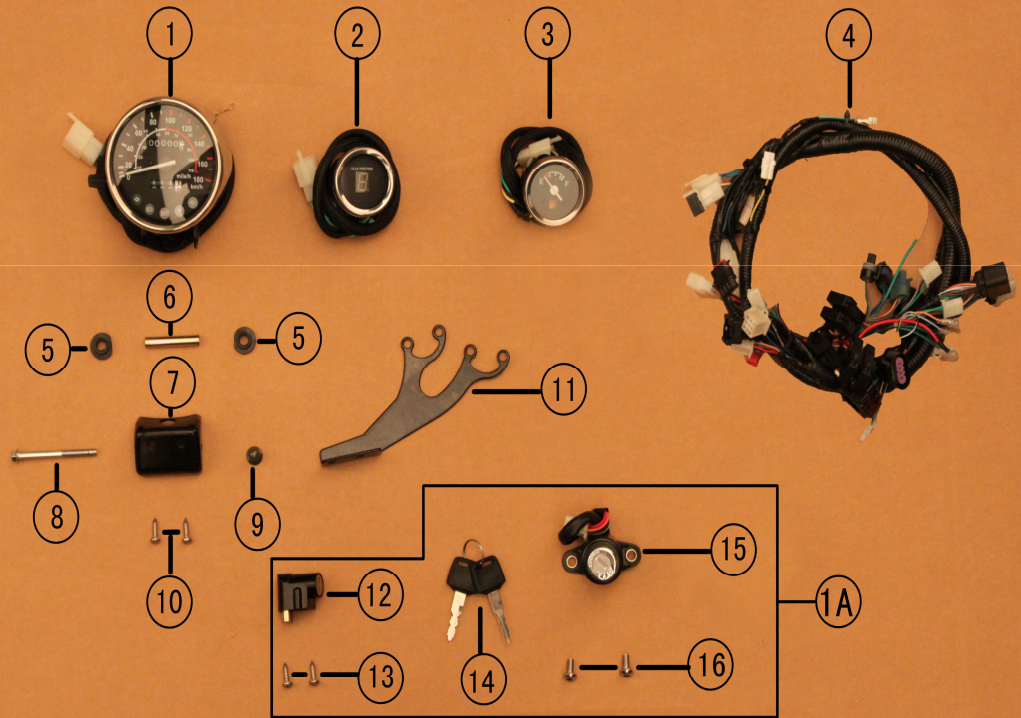

NO.					
1	C30-30010	Handle Bar	149.99		1
2	C30-30011	Left Grip	14.99		1
3	H800-80010	Bolt M6×45	14.99		10
4	C30-30012	Handle Bar End Cap	14.99		1
5	H500-50011	Rubber Insert	14.99		1
6	H900-90001	Nut M6	14.99		10
7	H500-50012	Clutch Lever Pin	14.99		1
8	H800-80011	Clutch Perch	44.99		1
9	C30-30014	Cluth Lever	29.99		1
10	H900-90001	Self-locking Nut M6	14.99		10
11	H800-80011	Hex Bolt M6×20	14.99		10
12	C30-30015	Clutch Perch Cap	14.99		1
13	C30-30210	Adjustment Nut	14.99		10
14	C30-30211	Adjustment Bolt	14.99		10
15	C20-20026	Clutch Switch	29.99		1
16	C30-30016	Throttle Grip	14.99		1
17	C30-30017	Throttle Sleeve	14.99		1
18	C30-30018	Right Mirror	25.49		1
19	C30-30019	Left Mirror	25.49		1
20	C20-20027	Left Control Assembly	44.99		1
21	C20-20028	Right Control Assembly	44.99		1
22	H500-50013	Clutch Cable	29.99		1
23	H500-50014	Throttle Cable	29.99		1
24	C30-30020	Right Mirror	25.49		1
25	C30-30021	Left Mirror	25.49		1
1A	C100-00009	Clutch Perch Assembly	59.99		1
2A	C100-00010	Throttle Assemebly	25.49		1
3A	C100-00011	Vibration Dampener	14.99		1
4A	C100-00012	Mirror Set (1)	44.99		1
4B	C100-00013	Mirror Set (2)	44.99		1

MAJESTY