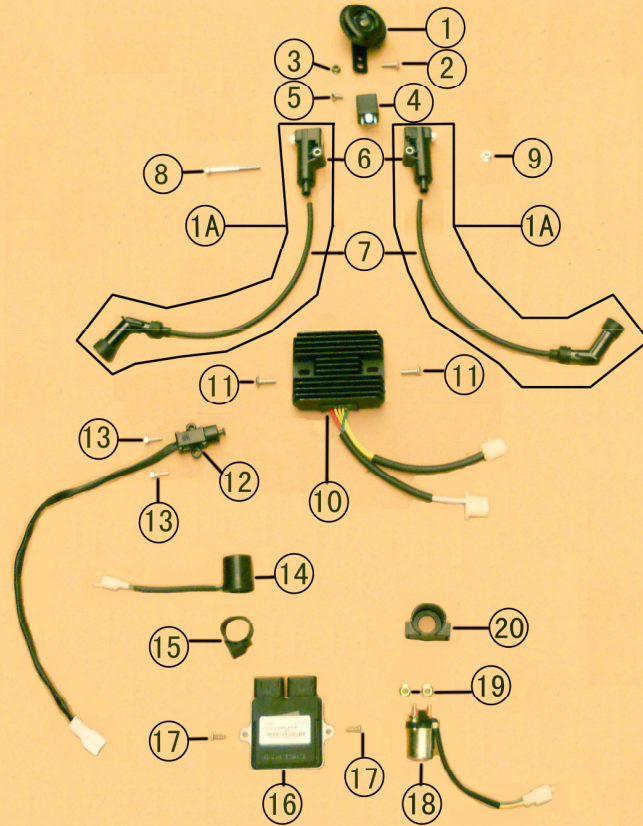

MALIBU

NO.	Part NO.	Description		Quantity Per Package
1	C60-60010	Rear Swing Arm	299.99	1
2	C30-30063	Rock Shield	74.99	1
3	H800-80006	Hex Inner Bolt M6×12	14.99	10
4	H500-50068	Bolt M16×2×65	14.99	10
5	H500-50069	Spacer Φ37×Φ21×3	14.99	10
6	H500-50070	Bearing GE20ES	25.49	1
7	H500-50071	Spacer Φ40×Φ20×6	14.99	10
8	H500-50072	Plastic Roller	25.49	1
9	H500-50073	Center Axel	29.99	1
10	C30-30064	Chain Guard	74.99	1
11	H500-50074	Cap Nut M5	14.99	10
12	H500-50075	Rubber Chain Guard	29.99	1
13	H800-80006	Hex Inner Bolt M6×12	14.99	10

MALIBU

NO.	Part NO.	Description		Quantity Per Package
1	C11-11000-BK1	Front Fender	179.99	1
2	C12-12000-BK1	Rear Fender	344.99	1
3	C30-30065	Right Strut	104.99	1
4	C30-30066	Left Strut	104.99	1
5	C60-60011	Brake Hose Bracket	14.99	10
6	H800-80006	Hex Bolt M6×12	14.99	10
7	H800-80021	Bolt M10×1.25×15	14.99	10
8	H800-80005	Hex Inner Bolt M8×35	14.99	10
9	H500-50076	Spacer Φ20×Φ10×20	14.99	10

MALIBU

NO.	Part No.	Description	Price	Quantity	Per Package
1	C20-20040	Horn	44.99		1
2	H800-80006	Hex Bolt M6×12	14.99		10
3	H900-90001	Self-locking Nut M6	14.99		10
4	C20-20041	Relay	44.99		1
5	H800-80006	Hex Inner Bolt M6×12	14.99		10
6	C20-20041	Ignition Coil	59.99		1
7	C20-20042	Coil Cable	29.99		1
8	H800-80012	Hex Bolt M6×65	14.99		10
9	H900-90001	Self-locking Nut M6	14.99		10
10	C20-20043	Rectifier	74.99		1
11	H800-80008	Hex Inner Bolt M6×25	14.99		10
12	C20-20044	Kickstand Switch	44.99		1
13	H800-80022	Hex Inner Bolt M5×16	14.99		10
14	C20-20045	Winker Relay	44.99		1
15	C20-20046	Winker Relay Housing	14.99		5
16	C20-20047	ECU	134.99		1
17	H800-80006	Hex Inner Bolt M6×12	14.99		10
18	C20-20048	Starter Relay	59.99		1
19	H900-90001	Nut M6	14.99		10
20	C20-20049	Starter Relay Housing	25.49		1
1A	C100-00035	Ignition Coil Complete	74.99		1