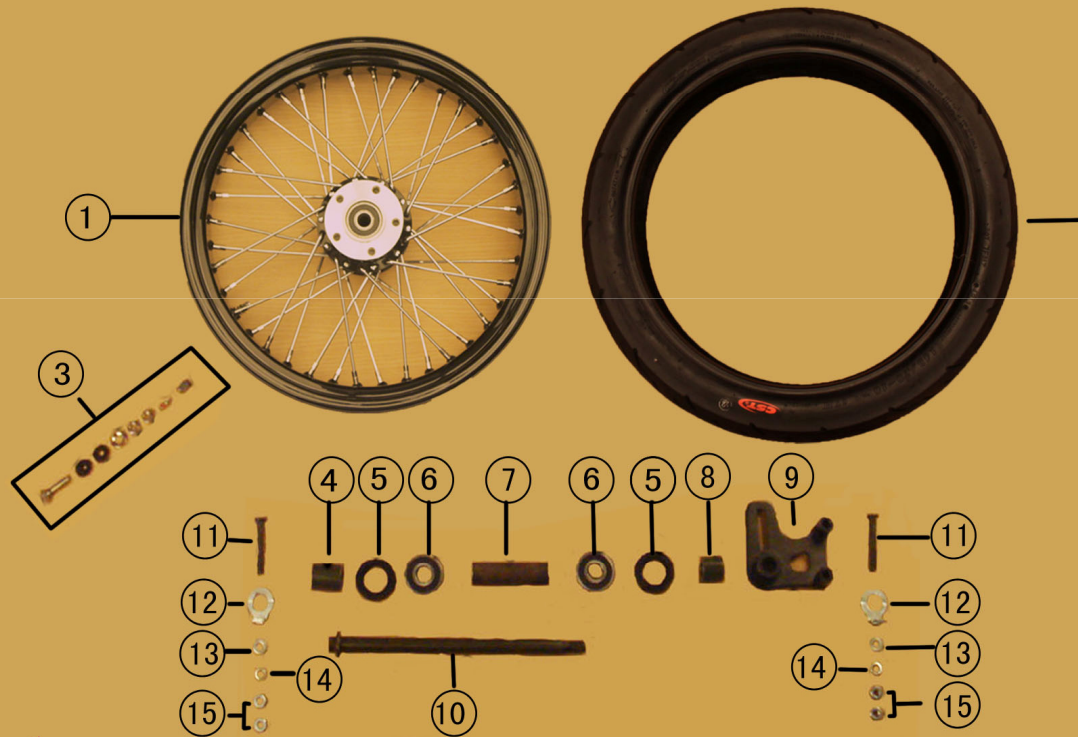

MALIBU

NO.	Part NO.	Description			Quantity Per Package
1	C30-30053	Rear Rim - Black 18x4.25	494.99		1
2	C30-30054	Rear Tire 140/70-18	194.99		1
3	C100-0017	Stem Assembly	25.49		1
4	H500-50050	Spacer $\Phi 30 \times \Phi 17 \times 37$	14.99		1
5	H500-50051	Seal $\Phi 30 \times \Phi 47 \times 7$	14.99		1
6	H500-50052	Bearing 6303	25.49		1
7	H500-50053	Sleeve	14.99		1
8	H500-50054	Spacer $\Phi 30 \times \Phi 17 \times 25$	14.99		1
9	C60-60008	Rear Brake Bracket	59.99		1
10	H500-50055	Rear Axle M14x285x$\Phi 17$	29.99		1
11	H500-50056	Adjuster Bolt M8x55	14.99		10
12	H500-50057	Adjuster $\Phi 17$	14.99		1
13	H700-70027	Washer $\Phi 14 \times 8 \times 1$	14.99		10
14	H700-70028	Spring Washer $\Phi 8$	14.99		10
15	H900-90005	Hex Nut M8	14.99		10