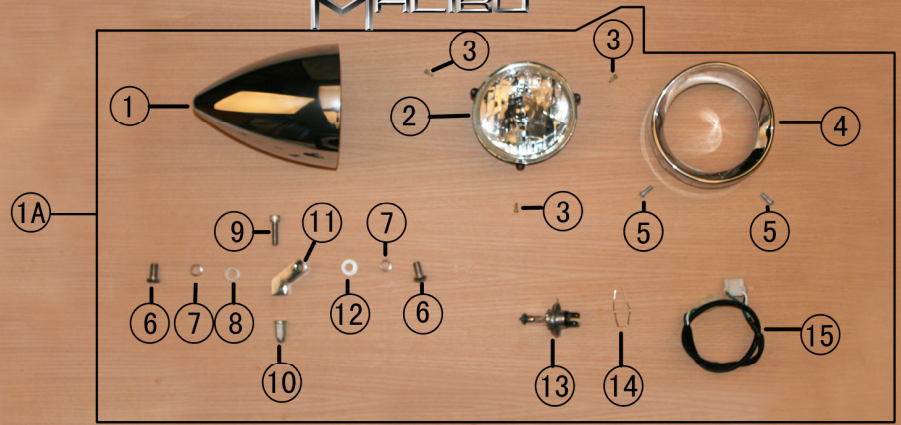

MALIBU

NO.	Part NO.	Description		Quantity Per Package
1	C30-30002	Headlight cone -Bullet	44.99	
2	C20-20000	Headlight Lamp	29.99	1
3	H600-60020	Screw M3×10	14.99	10
4	C30-30003	Headlight Cover	29.99	1
5	H800-80022	BoltM5×16	14.99	10
6	H800-80101	Hex Inner Bolt M10×20	14.99	10
7	H700-70020	Spring Washer Φ10	14.99	10
8	H700-70021	Washer Φ10	14.99	10
9	H800-80005	Hex Inner Screw M8×35	14.99	10
10	H900-90002	Cap Nut M8	14.99	10
11	C30-30004	Headlight Mounting Bracket	14.99	1
12	H700-70008	Washer Φ8	14.99	10
13	C20-20002	Headlight Bulb 12V35W	14.99	1
14	H500-50002	Retainer Clip	10.49	1
15	C20-20003	Headlight Harness	25.49	1
16	C30-30005	Headlight Cone - Old School	44.99	1
17	C30-30006	Headlight Cover	25.49	1
18	C20-20004	Headlight Lamp	29.99	1
19	H900-90001	Nut M6	14.99	10
20	C30-30007	Headlight Mounting Bracket	14.99	1
21	H700-70023	Washer Φ8×3	14.99	10
22	H700-70024	Washer Φ8×2	14.99	10
23	H800-80017	Bolt M10×45	14.99	10
24	H700-70025	Washer Φ4	14.99	10
25	H900-90101	Nut M4	14.99	10
26	H800-80102	Bolt M4×40	14.99	10
27	H800-80103	Bolt M8×30	14.99	10
28	C20-20005	Headlight Bulb - Main 12V35W	14.99	1
29	C20-20006	Headlight Bulb - Running 12V5W	7.49	1
30	C20-20007	Headlight Harness	25.49	1
1A	C100-00001	Bullet Headlight	89.99	1
1B	C100-00002	Old School Headlight	74.99	1