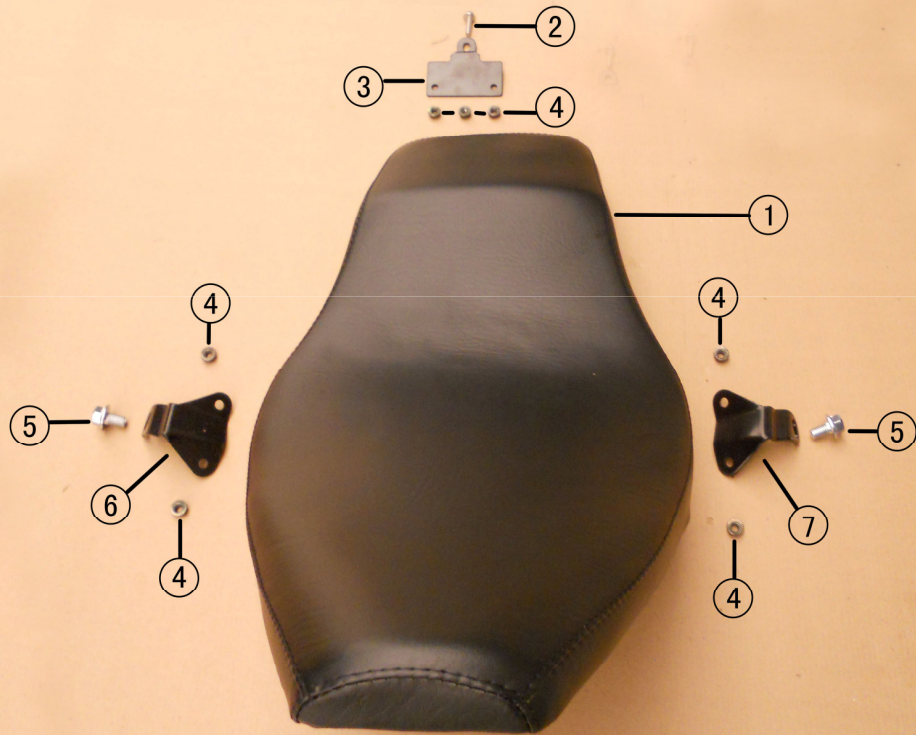

MALIBU

NO.	Part NO.	Description			Quantity Per Package
1	C30-30075	Seat	104.99		1
2	H800-80011	Hex Inner Bolt M6×20	14.99		10
3	C60-60013	Rear Seat Bracket	14.99		1
4	H900-90001	Nut M6	14.99		10
5	H800-80023	Bolt M10×1.25×15	14.99		10
6	C60-60014	Right Seat Bracket	14.99		1
7	C60-60015	Left Seat Bracket	14.99		1