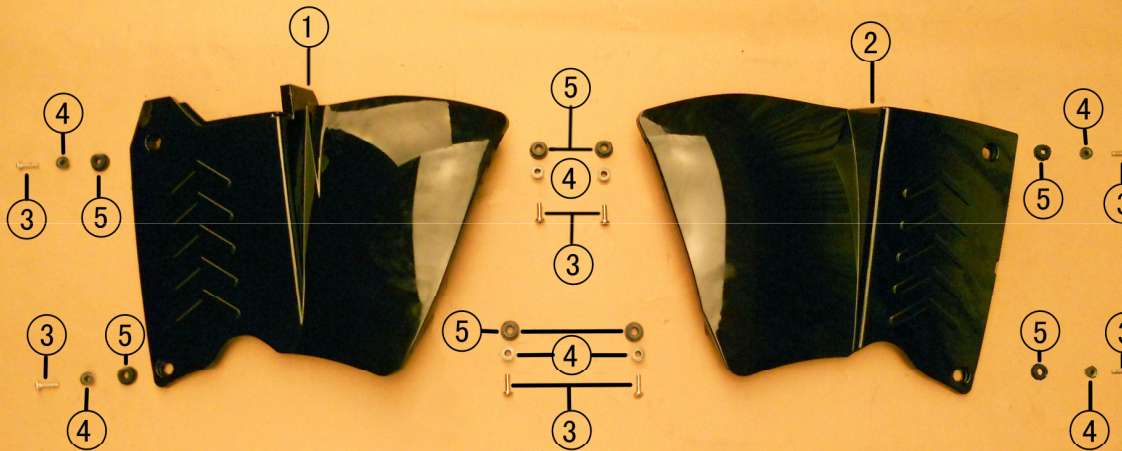

MALIBU

NO.	Part NO.	Description			Quantity Per Package
1	C13-13000-BK	Left Side Cover	89.99		1
2	C13-13001-BK	Right Side Cover	89.99		1
3	H800-80011	Hex Inner Bolt M6×20	14.99		10
4	H500-50101	Flange Spacer Φ6.5×10	14.99		10
5	H500-50095	Rubber Spacer	14.99		10