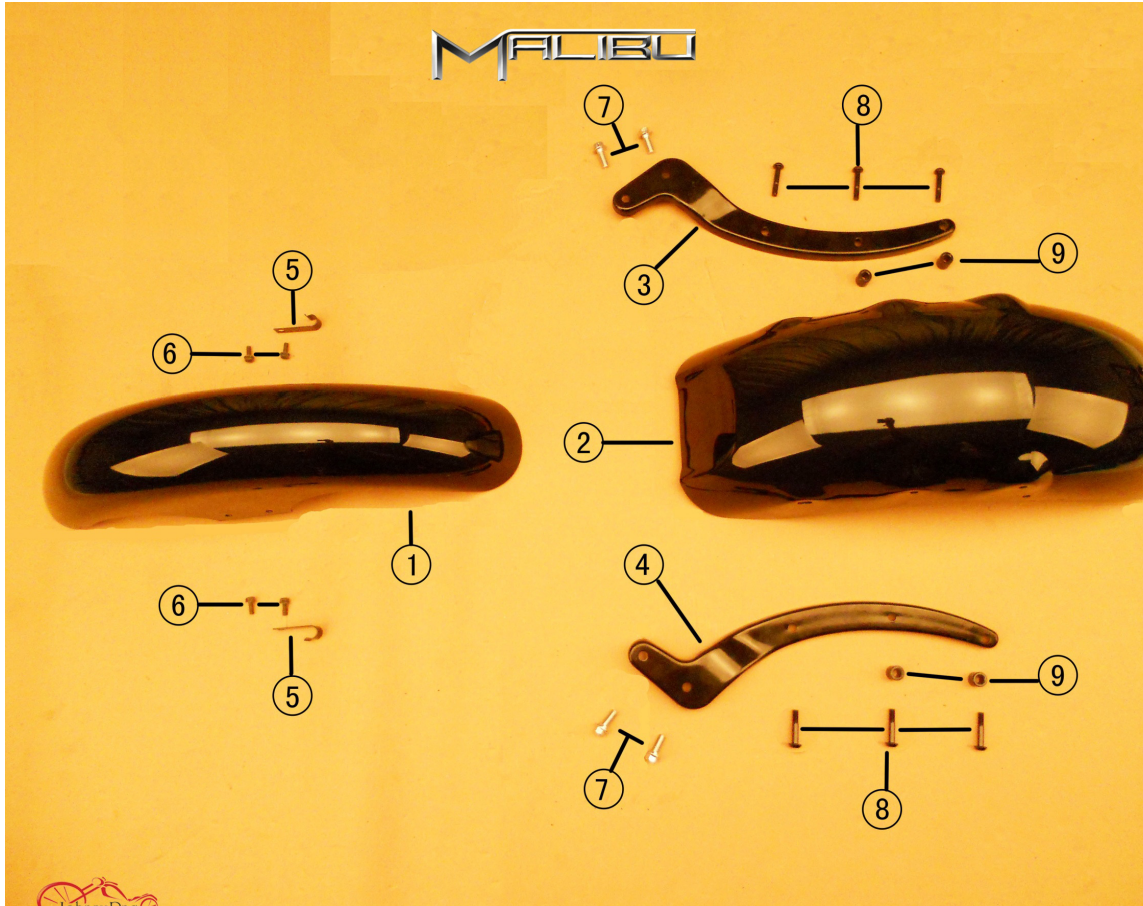

MALIBU

NO.	Part NO.	Description		Quantity Per Package
1	C11-11000-BK1	Front Fender	179.99	1
2	C12-12000-BK1	Rear Fender	344.99	1
3	C30-30065	Right Strut	104.99	1
4	C30-30066	Left Strut	104.99	1
5	C60-60011	Brake Hose Bracket	14.99	10
6	H800-80006	Hex Bolt M6×12	14.99	10
7	H800-80021	Bolt M10×1.25×15	14.99	10
8	H800-80005	Hex Inner Bolt M8×35	14.99	10
9	H500-50076	Spacer Φ20×Φ10×20	14.99	10