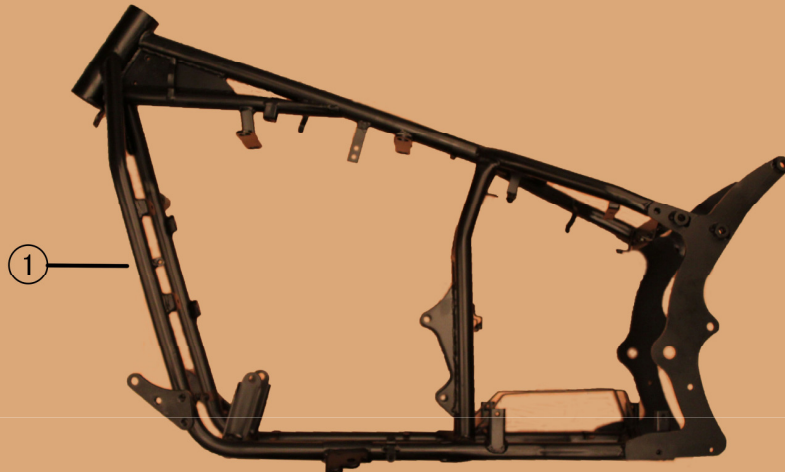

MAJIBU

NO.	Part NO.	Description	MSRP	Quantity Per Package
1	C60-60000	Main Chassis - Malibu 320i	1048.50	1
2	H900-90000	Self-locking Nut M10	14.99	10
3	H500-50000	Spacer $\Phi 20 \times \Phi 10 \times 14$	14.99	10
4	C60-60001	Front Engine Mount	44.99	1
5	H800-80001	Hex Bolt M8x70	14.99	10
6	H800-80002	Hex Bolt M10x1.25x132	14.99	10
7	C30-30000	Kickstand Switch Activator	25.49	1
8	H500-50100	Kickstand Bolt	14.99	1
9	C30-30001	Kickstand	59.99	1
10	H500-50001	Kickstand Spring	25.49	1
11	H800-80003	Hex Bolt M10x1.25x110	14.99	10
12	H800-80004	Hex Bolt M6x16	14.99	10
13	C60-60002	Battery Box	44.99	1
14	H900-90001	Nut M6	14.99	10

MALIBU

NO.	Part NO.	Description		Quantity Per Package
1	C30-30002	Headlight cone -Bullet	44.99	
2	C20-20000	Headlight Lamp	29.99	1
3	H600-60020	Screw M3×10	14.99	10
4	C30-30003	Headlight Cover	29.99	1
5	H800-80022	BoltM5×16	14.99	10
6	H800-80101	Hex Inner Bolt M10×20	14.99	10
7	H700-70020	Spring Washer Φ10	14.99	10
8	H700-70021	Washer Φ10	14.99	10
9	H800-80005	Hex Inner Screw M8×35	14.99	10
10	H900-90002	Cap Nut M8	14.99	10
11	C30-30004	Headlight Mounting Bracket	14.99	1
12	H700-70008	Washer Φ8	14.99	10
13	C20-20002	Headlight Bulb 12V35W	14.99	1
14	H500-50002	Retainer Clip	10.49	1
15	C20-20003	Headlight Harness	25.49	1
16	C30-30005	Headlight Cone - Old School	44.99	1
17	C30-30006	Headlight Cover	25.49	1
18	C20-20004	Headlight Lamp	29.99	1
19	H900-90001	Nut M6	14.99	10
20	C30-30007	Headlight Mounting Bracket	14.99	1
21	H700-70023	Washer Φ8×3	14.99	10
22	H700-70024	Washer Φ8×2	14.99	10
23	H800-80017	Bolt M10×45	14.99	10
24	H700-70025	Washer Φ4	14.99	10
25	H900-90101	Nut M4	14.99	10
26	H800-80102	Bolt M4×40	14.99	10
27	H800-80103	Bolt M8×30	14.99	10
28	C20-20005	Headlight Bulb - Main 12V35W	14.99	1
29	C20-20006	Headlight Bulb - Running 12V5W	7.49	1
30	C20-20007	Headlight Harness	25.49	1
1A	C100-00001	Bullet Headlight	89.99	1
1B	C100-00002	Old School Headlight	74.99	1