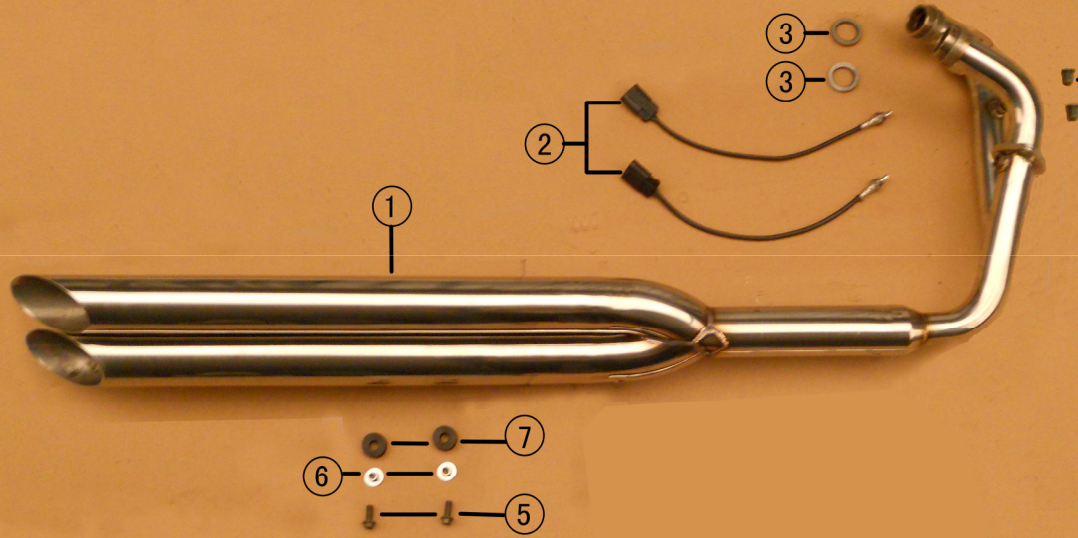

MALIBU

NO.	Part NO.	Description		Quantity Per Package
1	D45-45000	Exhaust - M	449.99	1
2	C20-20039	Oxygen Sensor	74.99	1
3	H500-50076	Exhaust Gasket	14.99	5
4	H500-50077	Cap Nut M8	14.99	10
5	H800-80015	Hex Bolt M8×25	14.99	10
6	H500-50078	Flange Spacer Φ8.5×10	14.99	10
7	H500-50079	Rubber Spacer	14.99	10