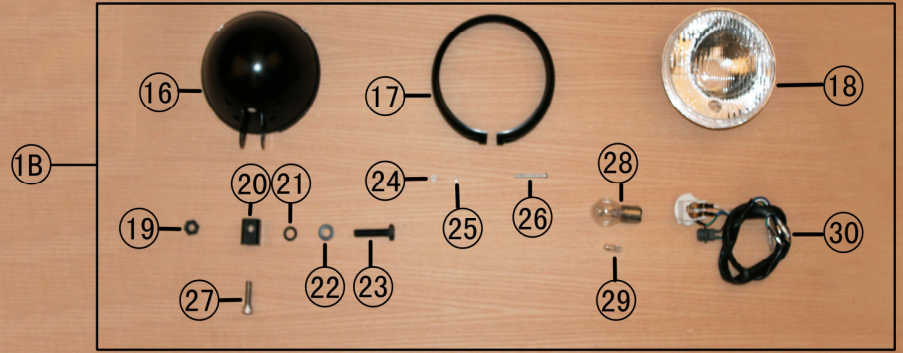

MALIBU

NO.	Part NO.	Description		Quantity Per Package
1	C30-30002	Headlight cone -Bullet	44.99	
2	C20-20000	Headlight Lamp	29.99	1
3	H600-60020	Screw M3×10	14.99	10
4	C30-30003	Headlight Cover	29.99	1
5	H800-80022	BoltM5×16	14.99	10
6	H800-80101	Hex Inner Bolt M10×20	14.99	10
7	H700-70020	Spring Washer Φ10	14.99	10
8	H700-70021	Washer Φ10	14.99	10
9	H800-80005	Hex Inner Screw M8×35	14.99	10
10	H900-90002	Cap Nut M8	14.99	10
11	C30-30004	Headlight Mounting Bracket	14.99	1
12	H700-70008	Washer Φ8	14.99	10
13	C20-20002	Headlight Bulb 12V35W	14.99	1
14	H500-50002	Retainer Clip	10.49	1
15	C20-20003	Headlight Harness	25.49	1
16	C30-30005	Headlight Cone - Old School	44.99	1
17	C30-30006	Headlight Cover	25.49	1
18	C20-20004	Headlight Lamp	29.99	1
19	H900-90001	Nut M6	14.99	10
20	C30-30007	Headlight Mounting Bracket	14.99	1
21	H700-70023	Washer Φ8×3	14.99	10
22	H700-70024	Washer Φ8×2	14.99	10
23	H800-80017	Bolt M10×45	14.99	10
24	H700-70025	Washer Φ4	14.99	10
25	H900-90101	Nut M4	14.99	10
26	H800-80102	Bolt M4×40	14.99	10
27	H800-80103	Bolt M8×30	14.99	10
28	C20-20005	Headlight Bulb - Main 12V35W	14.99	1
29	C20-20006	Headlight Bulb - Running 12V5W	7.49	1
30	C20-20007	Headlight Harness	25.49	1
1A	C100-00001	Bullet Headlight	89.99	1
1B	C100-00002	Old School Headlight	74.99	1