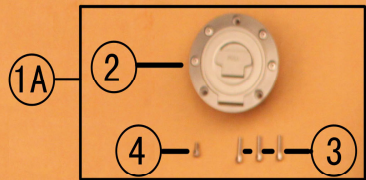

MALIBU

NO.	Part NO.	Description			Quantity Per Package
1	C10-10000-BK1	Gas Tank	299.99		1
2	C30-30061	Gas Cap	59.99		1
3	H800-80020	Hex Inner Bolt M5×20	14.99		10
4	H800-80013	Hex Inner Bolt M5×12	14.99		10
5	C20-20035	Fuel Pump	104.99		1
6	C20-20036	Fuel Pump Bracket	25.49		1
7	H600-60005	Screw M4×14	14.99		10
8	C20-20037	Fuel Level Sensor	89.99		1
9	C20-20038	Fuel Level Sensor Bracket	25.49		1
10	H800-80004	Hex Inner Bolt M6×16	14.99		10
11	C30-30062	Crossover Tube	25.49		1
12	H700-70000	Copper Washer	14.99		10
13	H800-80000	Banjo Bolt	14.99		10
14	H500-50066	Rubber Bung	14.99		5
15	H500-50067	Flange Spacer	14.99		10
16	H800-80015	Hex Bolt M8×25	14.99		10
1A	C100-00031	Gas Cap Assembly	59.99		1
1B	C100-00032	Fuel Pump Assembly	104.99		1
1C	C100-00033	Fuel Level Sensor Assembly	89.99		1