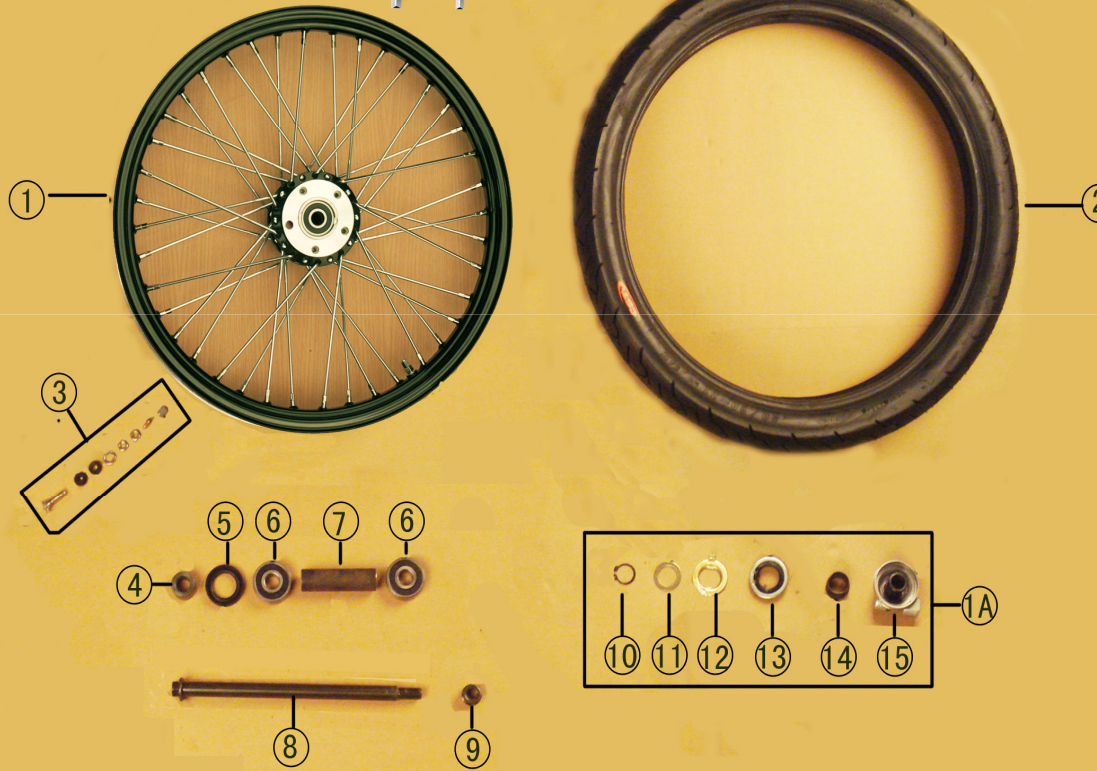

NO.	Part NO.	Description		Quantity Per Package
1	C100-00015	Left Fork Assembly	224.99	1
2	H500-50017	Fork Seal - Outer	14.99	1
3	H500-50018	Retainer Clip	14.99	1
4	H500-50019	Fork Seal - Inner	14.99	1
5	H500-50020	Washer	14.99	1
6	H500-50021	Washer	14.99	1
7A	C30-30024	Lower Fork Leg - Right	89.99	1
7B	C30-30025	Lower Fork Leg - Left	89.99	1
8	H500-50099	Washer	14.99	10
9	H800-80014	Hex Inner Bolt M10×30	14.99	10
10	H500-50022	Fork Tube Cap	25.49	1
11	H500-50023	O-Ring	14.99	1
12	C30-30026	Upper Fork Tube	74.99	1
13	H500-50024	Washer	14.99	1
14	H500-50025	Fork Spring - Upper	44.99	1
15	H500-50026	Washer	14.99	1
16	C30-30027	Fixed Rod	29.99	1
17	H500-50027	Fork Spring - Lower	29.99	1
18	C30-30028	End Cap	25.49	1
1A	C100-00016	Right Fork Assembly	224.99	1

MALIBU