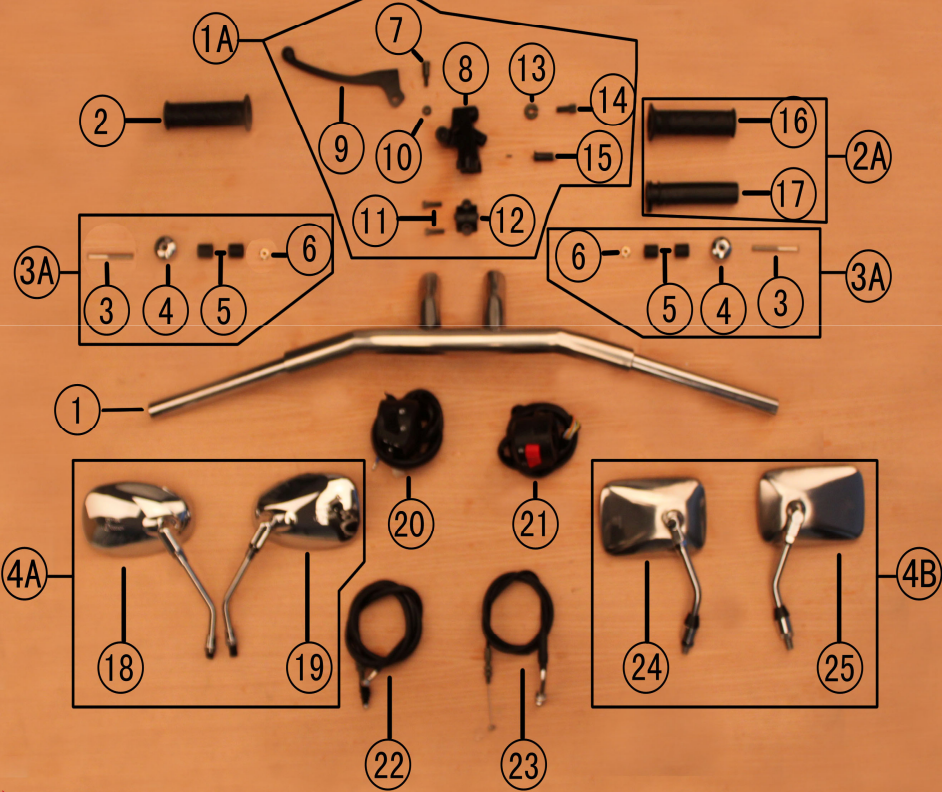

NO.	Part NO.	Description			Quantity Per Package
1	C30-30008	Neck Stem	29.99		1
2	C30-30009	Bottom Triple Clamp	179.99		1
3	H800-80008	Hex Inner Bolt M6×25	14.99		10
4	C20-20025	Front Reflector	14.99		1
5	H500-50005	Bearing 30205	25.49		1
6	H500-50006	Dust Shield	14.99		1
7	H500-50007	Stem Lock Nut M25×1×9.5	14.99		1
8	C30-30010	Top Triple Clamp	179.99		1
9	H500-50008	Washer	14.99		1
10	H500-50009	Stem Nut M25×1×17	14.99		1
11	H500-50010	Riser Bushing Φ28×Φ12.2×10	14.99		1
12	H800-80009	Hex Inner Bolt M12×1.75×35	14.99		10

MALIBU