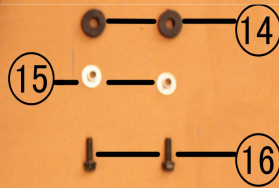

MALIBU

NO.	Part NO.	Description			Quantity Per Package
1	C10-10000-BK1	Gas Tank	299.99		1
2	C30-30061	Gas Cap	59.99		1
3	H800-80020	Hex Inner Bolt M5×20	14.99		10
4	H800-80013	Hex Inner Bolt M5×12	14.99		10
5	C20-20035	Fuel Pump	104.99		1
6	C20-20036	Fuel Pump Bracket	25.49		1
7	H600-60005	Screw M4×14	14.99		10
8	C20-20037	Fuel Level Sensor	89.99		1
9	C20-20038	Fuel Level Sensor Bracket	25.49		1
10	H800-80004	Hex Inner Bolt M6×16	14.99		10
11	C30-30062	Crossover Tube	25.49		1
12	H700-70000	Copper Washer	14.99		10
13	H800-80000	Banjo Bolt	14.99		10
14	H500-50066	Rubber Bung	14.99		5
15	H500-50067	Flange Spacer	14.99		10
16	H800-80015	Hex Bolt M8×25	14.99		10
1A	C100-00031	Gas Cap Assembly	59.99		1
1B	C100-00032	Fuel Pump Assembly	104.99		1
1C	C100-00033	Fuel Level Sensor Assembly	89.99		1