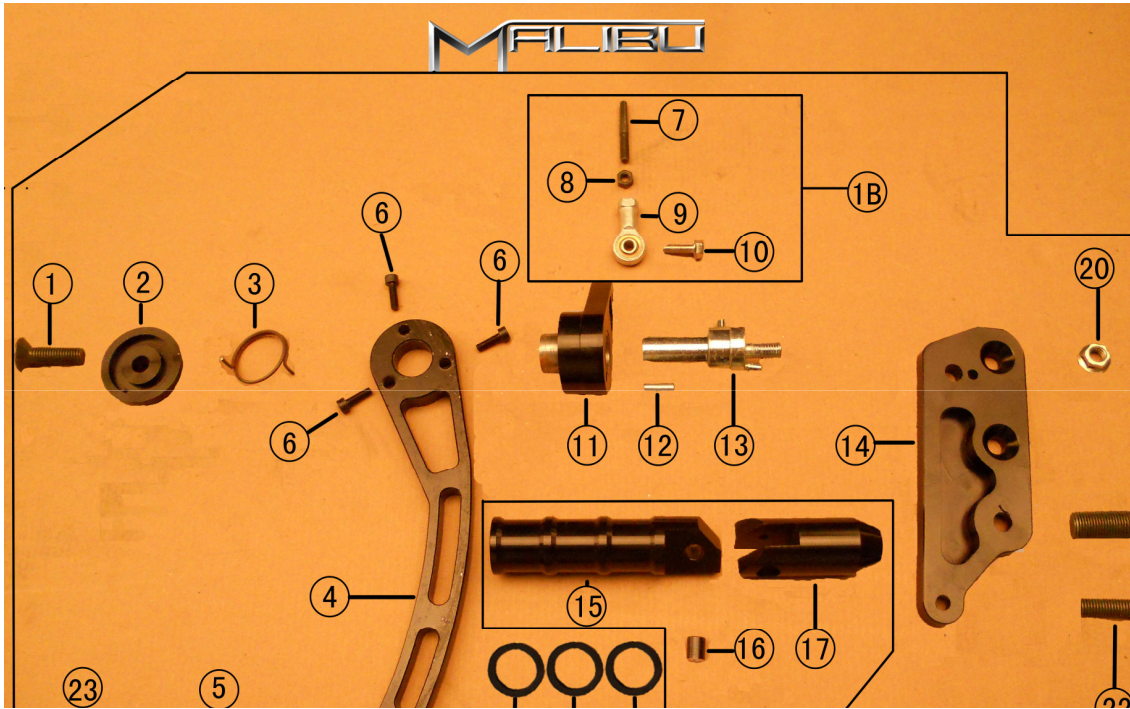

NO.	Part NO.	Description		Quantity Per Package
1	C30-30040	Shift Lever	44.99	1
2	H800-80008	Hex Inner Screw M6×25	14.99	10
3	C30-30041	End Cap	29.99	1
4	C30-30042	Peg	29.99	1
5	H800-80015	Hex Inner Screw M8×25	14.99	10
6	C30-30043	Shaft Guide	29.99	1
7	H800-80008	Hex Inner Bolt M6×25	14.99	10
8	H800-80016	Hex Inner Screw M10×25	14.99	10
9	H800-80017	Hex Inner Screw M10×45	14.99	10
10	C30-30043	Left Control Bracket	74.99	1
11	C30-30044	Foot Peg - outer	29.99	1
12	C30-30045	Foot Peg - Inner	29.99	1
13	H500-50040	Bushing	14.99	1
14	H800-80008	Hex Inner Bolt M6×25	14.99	10
15	C30-30046	Spacer	14.99	1
16	H500-50041	Pin	14.99	10
17	C30-30047	Shaft Arm	29.99	1
18	H800-80011	Hex Inner Bolt M6×20	14.99	10
19	H900-90003	Nut M8	14.99	10
20	H500-50042	Shift Elbow	29.99	1
21	H900-90001	Nut M6	14.99	10
22	C30-30048	Shift Rod	44.99	1
23	H500-50043	Transmission Gear Elbow	29.99	1
24	H800-80004	Hex Bolt M6×16	14.99	10
25	H500-50044	Rubber Sleeve - Small	14.99	3
26	H500-50045	Rubber Sleeve - Large	14.99	3
1A	C100-00023	Left Foot Control Assembly	194.99	1
2A	C100-00024	Foot Peg Assembly	59.99	1
1B	C100-00025	Shift Rod Assembly	74.99	1

MALIBU