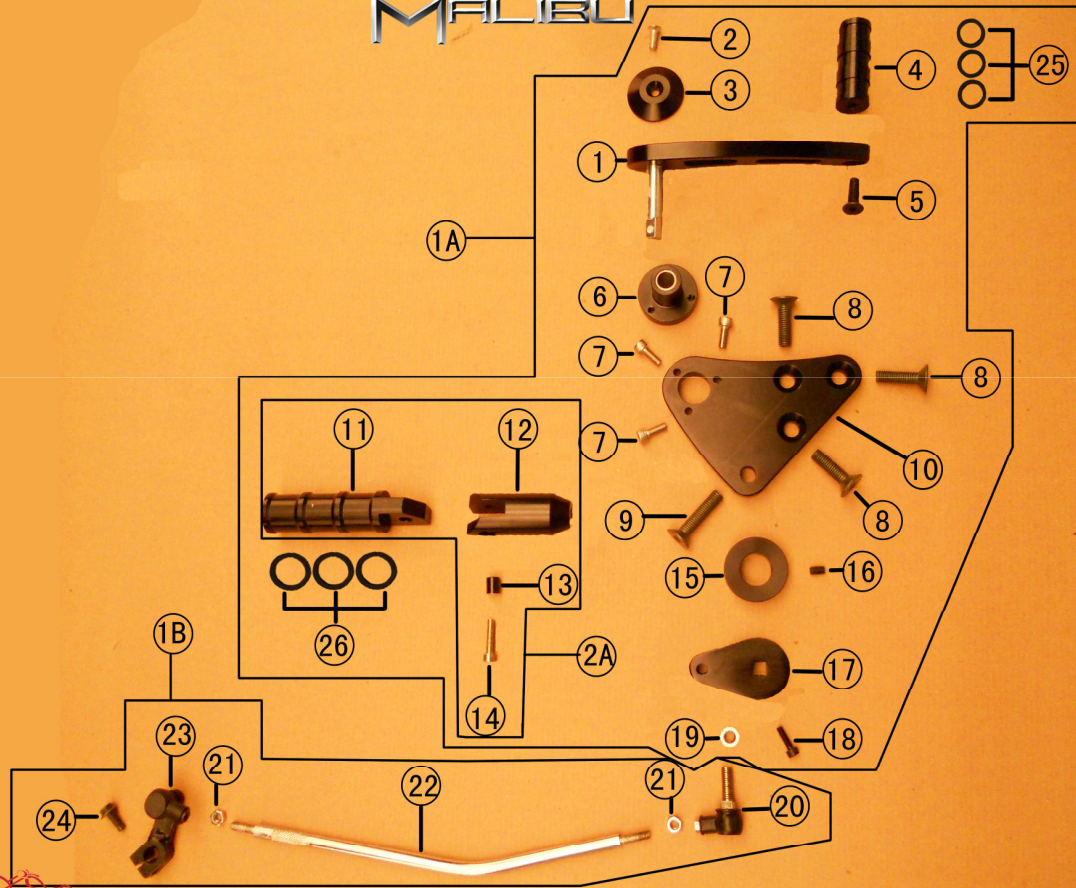

1A	C100-00019	Front Brake Assembly	179.99		1
1B	C100-00020	Front Brake Perch assembly	74.99		1
1C	C100-00021	Front Right Caliper	74.99		1
1D	C100-00022	Front Left Caliper	74.99		1

MAJIBU