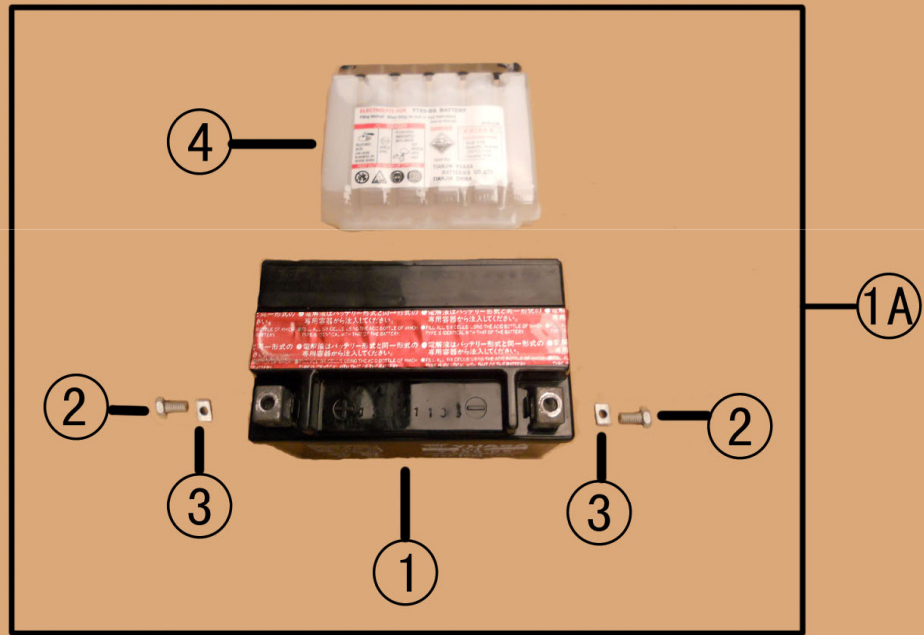

MALIBU

All parts © Copyright Johnny Pag Motor Company

NO.	Part NO.	Description			Quantity Per Package
1	C20-20050	Battery	129.00		1
2	H500-50080	Battery Bolt M6×10			10
3	H500-50081	Battery Nut			10
4	H500-50082	Battery Acid			
5	C100-00036	Battery Assembly			1