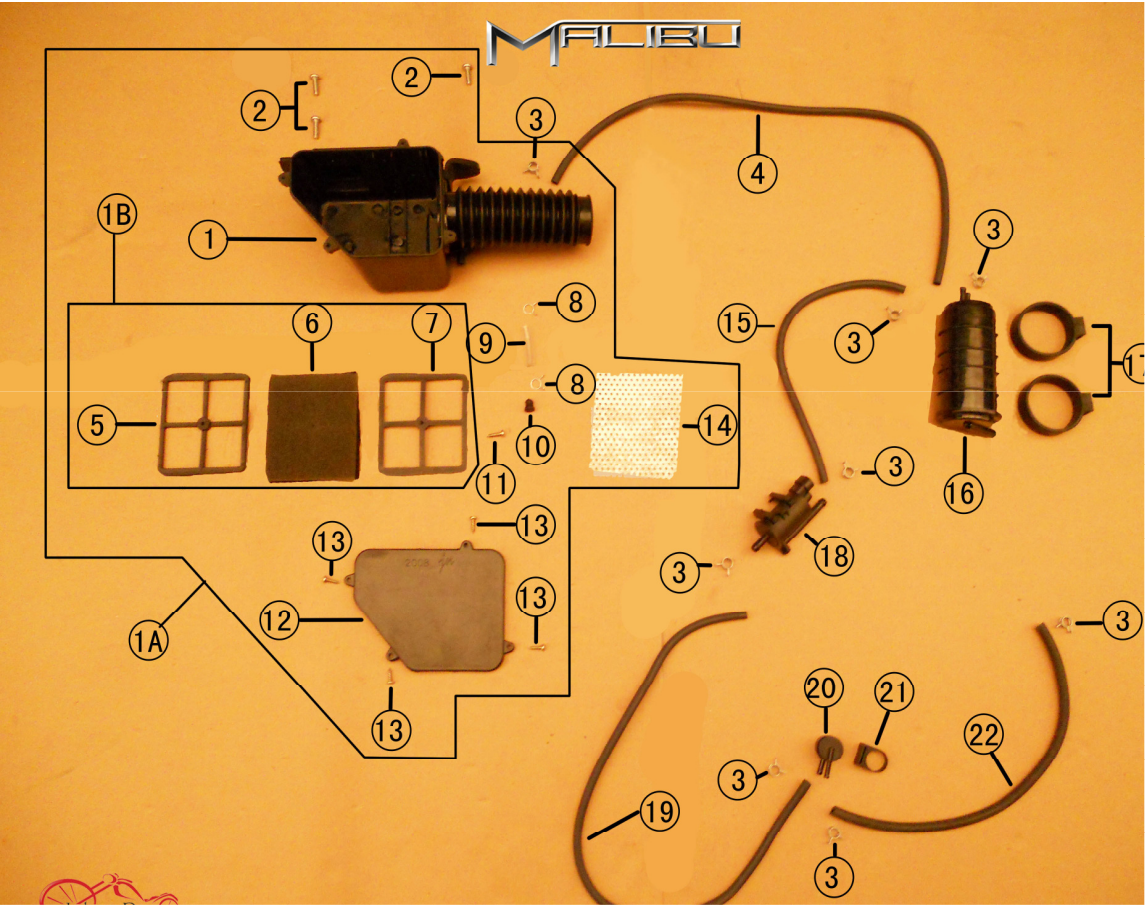

All parts © Copyright Johnny Page Motor Company					
NO.					
1	C30-30068	Airbox - M	74.99		1
2	H800-80004	Hex Inner Bolt M6×16	14.99		10
3	H500-50180	Hoop Φ10	14.99		10
4	H500-50084	Hose Φ10×Φ5×320	14.99		1
5	H500-50085	Filter Bracket - outter	14.99		1
6	H500-50085	Filter	14.99		1
7	H500-50086	Filter Bracket - Inner	14.99		1
8	H500-50185	Hoop Φ13	14.99		10
9	H500-50087	Overflow Pipe	14.99		10
10	H500-50088	Overflow Pipe Plug	14.99		10
11	H600-60006	Screw ST4.2×10	14.99		10
12	C30-30069	Airbox Cover	25.49		1
13	H600-60007	Screw ST4.2×16	14.99		10
14	H500-50089	Airbox Screen	25.49		1
15	H500-50090	Hose Φ10×Φ5×240	14.99		1
16	C30-30070	Carbon Canister	74.99		1
17	C30-30071	Canister Housing	14.99		1
18	C30-30072	Solenoid Valve	74.99		
19	H500-50091	Hose Φ10×Φ5×700	14.99		1
20	H500-50092	One way Breather	25.49		1
21	H500-50093	One way breather housing	14.99		1
22	H500-50094	Hose Φ10×Φ5×80	14.99		1
1A	C100-00037	Airbox Assembly - M	89.99		1
1B	C100-000340	Airfilter Assembly - M	44.99		1