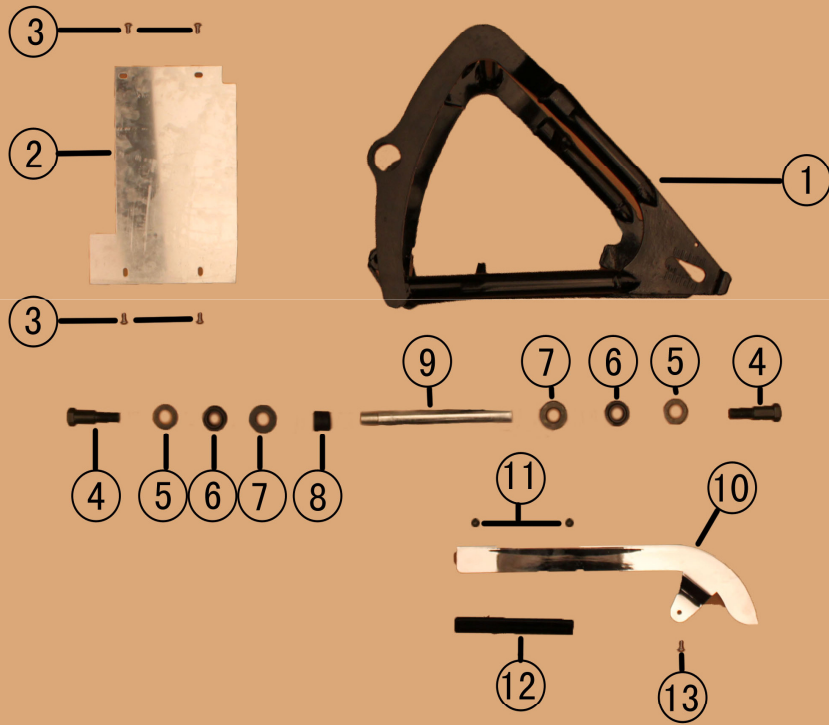

MALBU

NO.	Part NO.	Description			Quantity Per Package
1	D40-40000	Rear Sprocket (530H 32T)	74.99		1
2	H500-50063	Rear Sprocket mounting Studs	14.99		10
3	H900-90000	Self-locking Nut M10	14.99		10
4	D40-40001	Chain	74.99		1
5	D40-40002	Chain Link	14.99		1
1A	D40-40001	Chain Assembly (530H 116)	74.99		1

MALIBU

NO.	Part NO.	Description		Quantity Per Package
1	C30-30060	Rear Shock	89.99	1
2	H500-50064	Bolt M10×1.25×50	14.99	10
3	H500-50065	Spacer Φ30×Φ17×3	14.99	10

MALIBU

NO.	Part NO.	Description			Quantity Per Package
1	C10-10000-BK1	Gas Tank	299.99		1
2	C30-30061	Gas Cap	59.99		1
3	H800-80020	Hex Inner Bolt M5×20	14.99		10
4	H800-80013	Hex Inner Bolt M5×12	14.99		10
5	C20-20035	Fuel Pump	104.99		1
6	C20-20036	Fuel Pump Bracket	25.49		1
7	H600-60005	Screw M4×14	14.99		10
8	C20-20037	Fuel Level Sensor	89.99		1
9	C20-20038	Fuel Level Sensor Bracket	25.49		1
10	H800-80004	Hex Inner Bolt M6×16	14.99		10
11	C30-30062	Crossover Tube	25.49		1
12	H700-70000	Copper Washer	14.99		10
13	H800-80000	Banjo Bolt	14.99		10
14	H500-50066	Rubber Bung	14.99		5
15	H500-50067	Flange Spacer	14.99		10
16	H800-80015	Hex Bolt M8×25	14.99		10
1A	C100-00031	Gas Cap Assembly	59.99		1
1B	C100-00032	Fuel Pump Assembly	104.99		1
1C	C100-00033	Fuel Level Sensor Assembly	89.99		1

MALIBU

NO.	Part NO.	Description		Quantity Per Package
1	C60-60010	Rear Swing Arm	299.99	1
2	C30-30063	Rock Shield	74.99	1
3	H800-80006	Hex Inner Bolt M6×12	14.99	10
4	H500-50068	Bolt M16×2×65	14.99	10
5	H500-50069	Spacer Φ37×Φ21×3	14.99	10
6	H500-50070	Bearing GE20ES	25.49	1
7	H500-50071	Spacer Φ40×Φ20×6	14.99	10
8	H500-50072	Plastic Roller	25.49	1
9	H500-50073	Center Axel	29.99	1
10	C30-30064	Chain Guard	74.99	1
11	H500-50074	Cap Nut M5	14.99	10
12	H500-50075	Rubber Chain Guard	29.99	1
13	H800-80006	Hex Inner Bolt M6×12	14.99	10