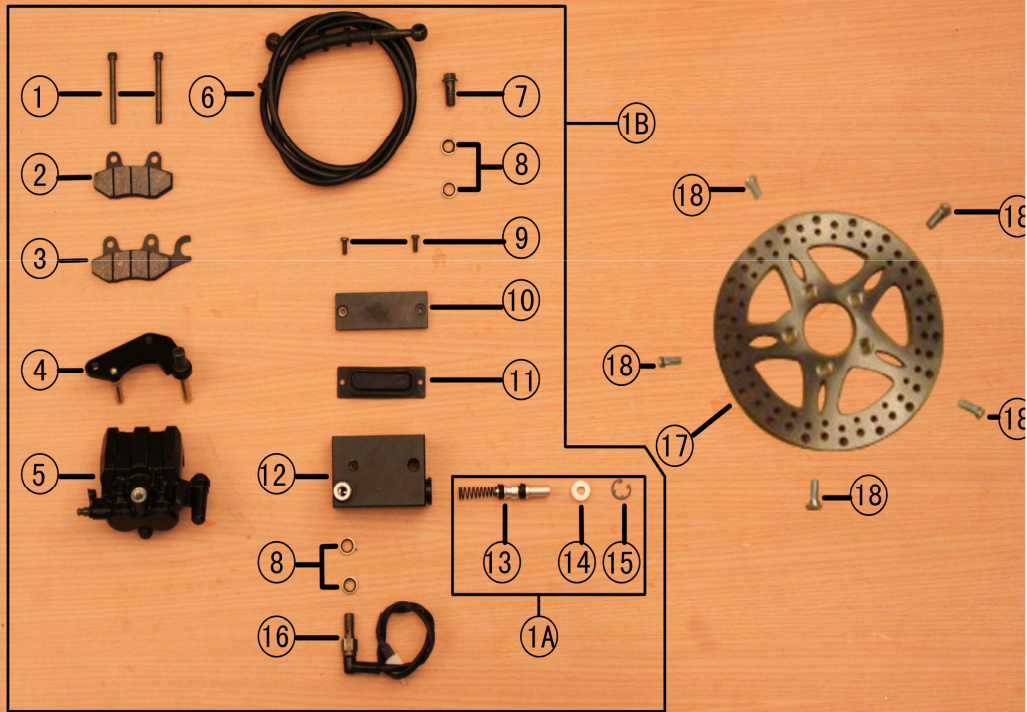

MAJIBU

NO.	Part NO.	Description		Quantity Per Package
1	H500-50102	Fixed Rod, For Brak Pump	14.99	10
2	H500-50036	Brake Pad Inner	29.99	1
3	H500-50058	Brake Pad Outer	29.99	1
4	C60-60009	Rear Caliper Mounting Bracket	29.99	1
5	C30-30055	Rear Caliper	74.99	1
6	H500-50059	Rear Brake Line	25.49	1
7	H800-80000	Banjo Bolt	14.99	10
8	H700-70000	Copper Washer	14.99	10
9	H600-60003	Screw M5×12	14.99	10
10	C30-30056	Rear Brake Reservoir Cap	25.49	1
11	C30-30057	Rear Brake Reservoir Seal	14.99	1
12	C30-30058	Rear Master Cylinder	74.99	1
13	H500-50060	Plunger	25.49	1
14	H500-50061	Retaining Spacer	14.99	1
15	H500-50062	Retainer Clip	14.99	1
16	C20-20034	Rear Brake Light Switch	29.99	1
17	C30-30059	Rear Rotor Φ240×5	59.99	1
18	H500-50039	Bolt M8×24	14.99	10
1A	C100-00029	Rear Master Cylinder Rebuild kit	44.99	1
1B	C100-00030	Rear Brake Assembly	179.99	1