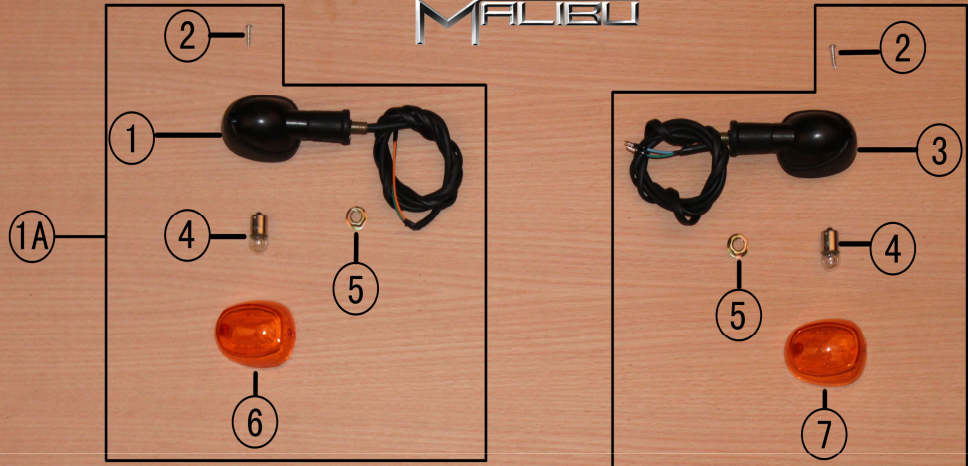

MALIBU

NO.	Part NO.	Description			Quantity Per Package
1	C20-20008	Right Rear Turn Signal Housing	29.99		1
2	H600-60000	Screw ST4.5×14	14.99		10
3	C20-20009	Left Rear Turn Signal Housing	29.99		1
4	C20-20010	Turn Signal Bulb 12V10W	14.99		1
5	H900-90003	Lock Nut M8	14.99		10
6	C20-20011	Right Side Turn Signal Lense	14.99		1
7	C20-20012	Left Side Turn Signal Lense	14.99		1
8	C20-20013	Right Front Turn Signal Housing	29.99		1
9	C20-20014	Left Front Turn Signal Housing	29.99		1
1A	C100-00003	Right Rear Turn Signal Assembly	44.99		1
1B	C100-00004	Left Rear Turn Signal Assembly	44.99		1
1C	C100-00005	Right Front Turn Signal Assmebly	44.99		1
13	C100-00006	Left Front Turn Signal Assembly	44.99		1