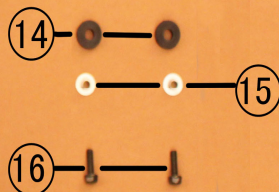

MALIBU

NO.	Part NO.	Description			Quantity Per Package
1	C10-10000-BK1	Gas Tank	299.99		1
2	C30-30061	Gas Cap	59.99		1
3	H800-80020	Hex Inner Bolt M5×20	14.99		10
4	H800-80013	Hex Inner Bolt M5×12	14.99		10
5	C20-20035	Fuel Pump	104.99		1
6	C20-20036	Fuel Pump Bracket	25.49		1
7	H600-60005	Screw M4×14	14.99		10
8	C20-20037	Fuel Level Sensor	89.99		1
9	C20-20038	Fuel Level Sensor Bracket	25.49		1
10	H800-80004	Hex Inner Bolt M6×16	14.99		10
11	C30-30062	Crossover Tube	25.49		1
12	H700-70000	Copper Washer	14.99		10
13	H800-80000	Banjo Bolt	14.99		10
14	H500-50066	Rubber Bung	14.99		5
15	H500-50067	Flange Spacer	14.99		10
16	H800-80015	Hex Bolt M8×25	14.99		10
1A	C100-00031	Gas Cap Assembly	59.99		1
1B	C100-00032	Fuel Pump Assembly	104.99		1
1C	C100-00033	Fuel Level Sensor Assembly	89.99		1